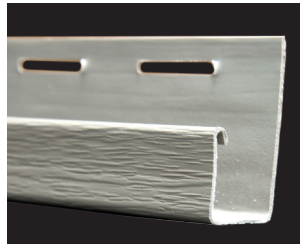

Grayne Engineered Composite Shingles offer the charm of natural cedar without the ongoing maintenance. The shingle's graining patterns and sharp, crisp edges create natural depth and shadow lines for a striking on-house appearance.

And because true beauty lies in the details, Grayne accessories are designed to match and accentuate Grayne engineered composite shingles.

Cellular PVC Trim

- Corners and Flat Casing
- Integrated nailing flange forms a 3/4" J-channel for faster, easier installation of Grayne Engineered Composite Shingles
- Provides maximum water management when installed correctly
- Flat Casing used for doors & windows
- Available in white and can be painted to match any siding colors

Part #	Description	Length	Bundle/Pallet	Pcs/Pallet	Pcs/Bundle
1811000	4" Flat Casing Trim	10'	16	64	4
1821000	6" Flat Casing Trim	10'	16	64	4
8011000	4" Outside Corner	10'	8	24	3
8012000	6" Outside Corner	10'	5	15	3

Must order pallets in increments of 2 | Must be ordered in full pallet quantities

J-Channel

- Solid colors developed to match Grayne Engineered Composite Shingles
- Commonly used for inside corners and in gable applications

Part #	Description	Length	Pcs/Box	Box/Pallet	Lineal ft /bx
8034***	J-Channel	10.5'	40	12	420

*** indicates color number

Must be ordered in full pallet quantities | Can mix boxes (one color per box) within a pallet

Color Match Numbers

Grayne Engineered Composite Shingle	J-Channel & Undersill
5" Cape Grey (401)	401
5" Autumn Shade (402)	402
5" Lakeside Blue (403)	403
5" Ridge Moss (404)	404
5" Aspen Brown (405)	405
5" Homestead Red (406)	406
7.5" Aged Grey (451)	451
7.5" Tuscan Gold (452)	452
7.5" Treated Cedar (453)	453
7.5" Vintage Brown (454)	454
7.5" Heritage Grey (455)	455
7.5" Harvest Shade (456)	456

Undersill